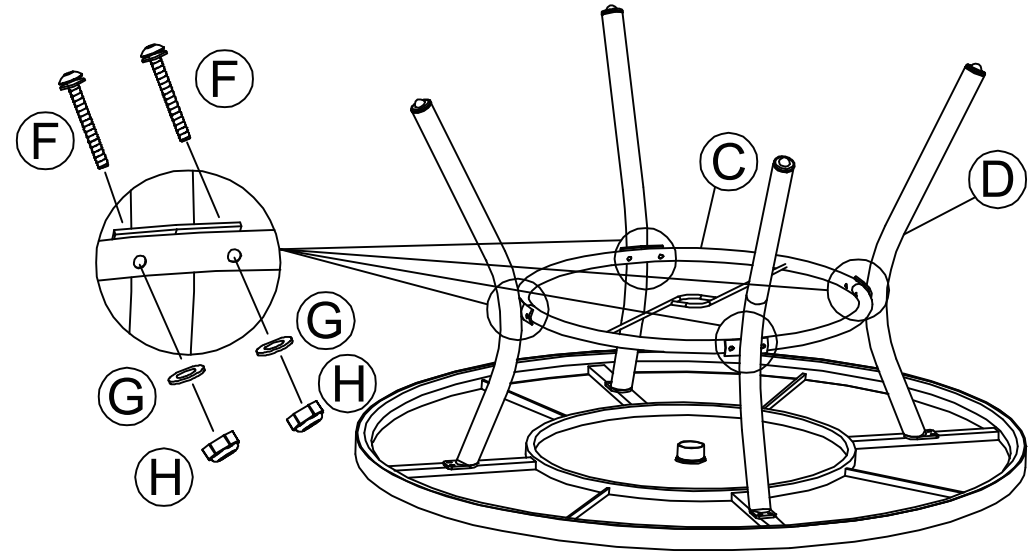

1. Attach the table leg (D) to the table top (B) by lining up the bolt holes on the end of the table leg (D) with the corresponding bolt holes on the back side of the table top (B).
2. Secure with M6*15mm screw with washer (E), tighten using allen wrench (I).
Repeat this step until all four table leg (D) are secured to the table top (B).

Do not completely tighten screws until all screws are started.

step 02:

(Part E)×8
M6*15mm screw with washer

(Part F)×8
M6*40mm screw with washer

(Part G)×8
washer

(Part H)×8
M6 nut

(Part I)×1
allen wrench

(Part J)×1
wrench

1. Attach the connected bracket (C) to the table leg (D) by lining up the bolt holes on the connected bracket (C) with the corresponding bolt holes on the middle of the leg (D).
2. Secure with M6*40mm screw with washer (F), washer (G) and M6 nut (H). Tighten using allen wrench (I) and wrench (J).
Repeat this step until all four table legs (D) are secured to the connected bracket (C).

Do not completely tighten screws until all screws are started.

step 03:

-
1. Tighten all the screws.
Return table to upright position onto a flat level surface.
put the hole cover(A) on the hole of the table top (B).