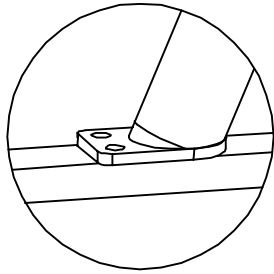

table of contents

introduction	2-3
hardware	5
parts list	6
assembly	7-10

hardware

(Part E)×8

M6*15mm screw with washer

(Part F)×8

M6*40mm screw with washer

(Part G)×8

washer

(Part H)×8

M6 nut

(Part I)×1

allen wrench

(Part J)×1

wrench

ITEM DESCRIPTION QUANTITY

A hole cover 1
B table top 1
C connected bracket 1
D table leg 4

step 01:

(Part E)×8
M6*15mm screw with washer

(Part F)×8
M6*40mm screw with washer

(Part G)×8
washer

(Part H)×8
M6 nut

(Part I)×1
allen wrench