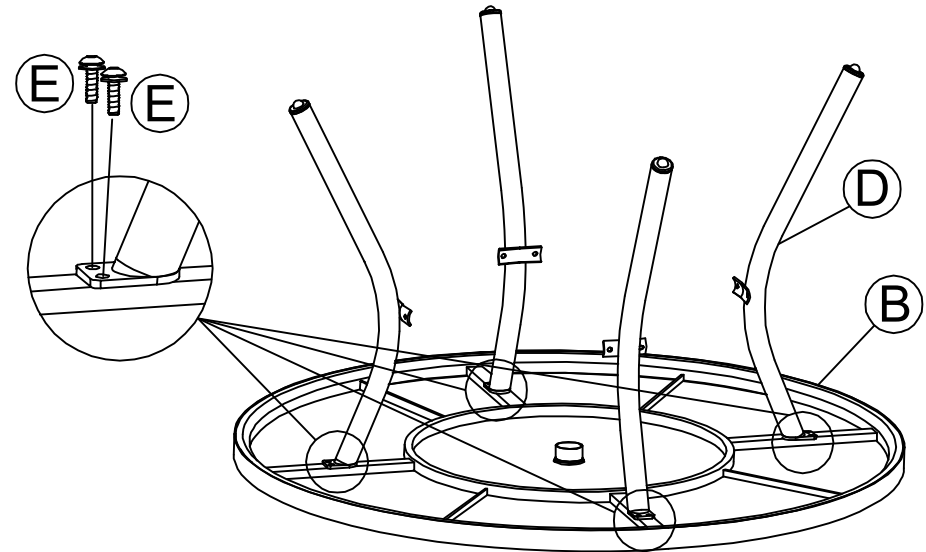

table of contents

introduction	2-3
hardware	5
parts list	6
assembly	7-10

hardware

(Part E)×8

M6*15mm screw with washer

(Part F)×8

M6*40mm screw with washer

(Part G)×8

washer

(Part H)×8

M6 nut

(Part I)×1

allen wrench

(Part J)×1

wrench

ITEM DESCRIPTION QUANTITY

A hole cover 1
B table top 1
C connected bracket 1
D table leg 4

step 01:

(Part E)×8
M6*15mm screw with washer

(Part F)×8
M6*40mm screw with washer

(Part G)×8
washer

(Part H)×8
M6 nut

(Part I)×1
allen wrench