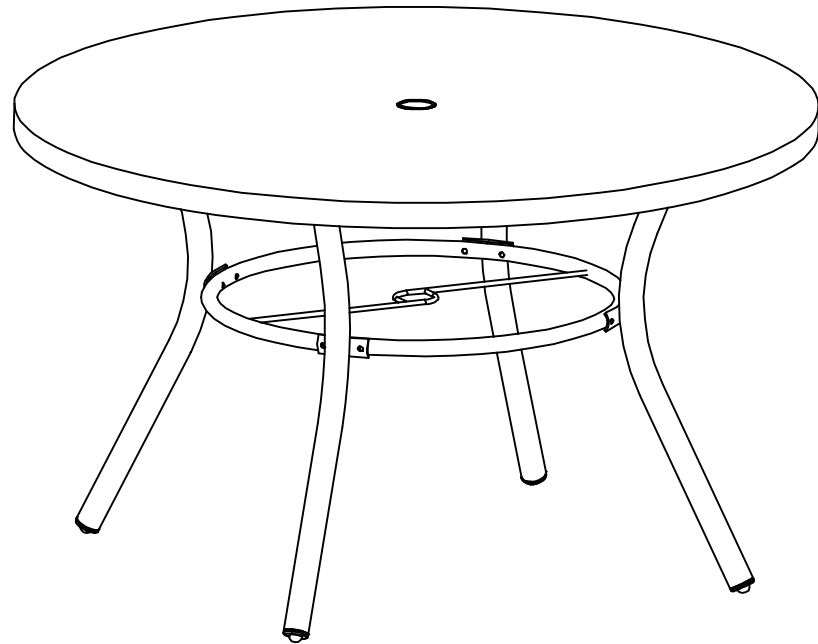

step 04:

You are now ready to enjoy your new table