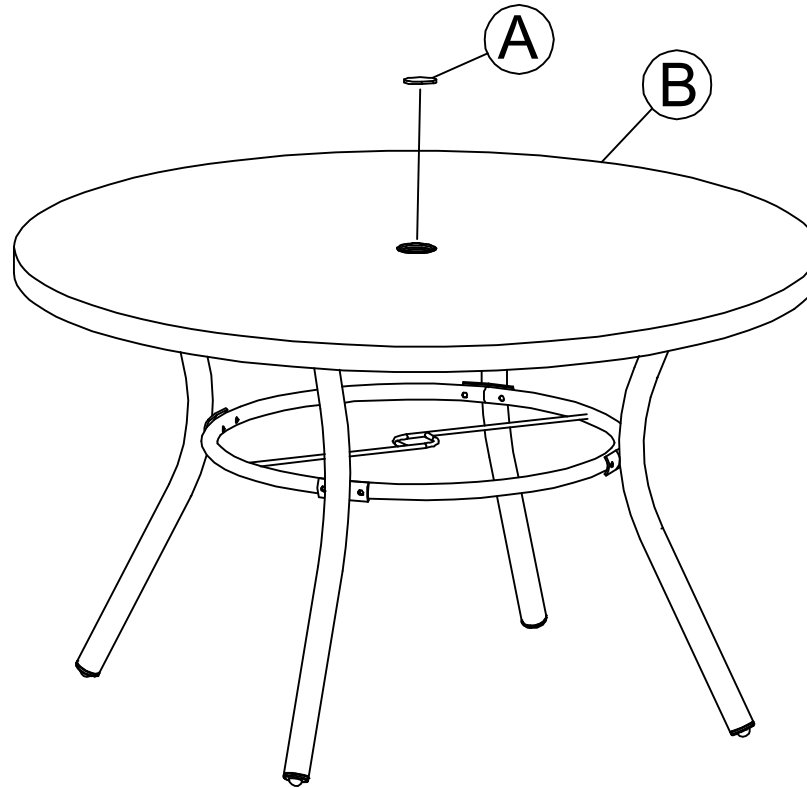

step 03:

---

1. ---
1. Tighten all the screws.
    Return table to upright position onto a flat level surface.
    put the hole cover(A) on the hole of the table top (B).