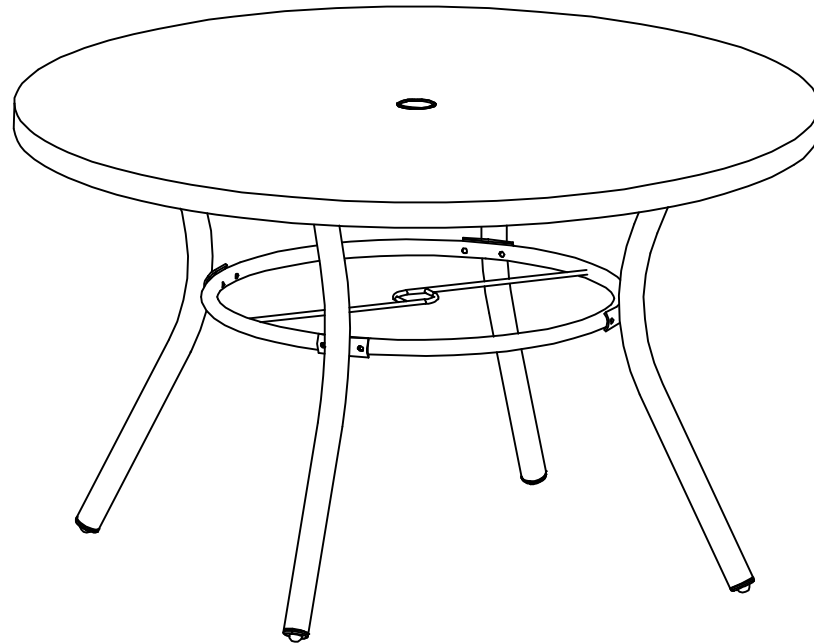

Southport

Dining Table

style # FTS70837A

dpci # 009000845

>>assembly instructions

Congratulations on your latest Target purchase.

Now what? Don't start sweating over this box of parts. This will be easy. We did the hard work for you. All you need to do is follow our simple instructions and you'll be on your way to transforming your patio in no time. Good luck – though we're confident you won't need it.