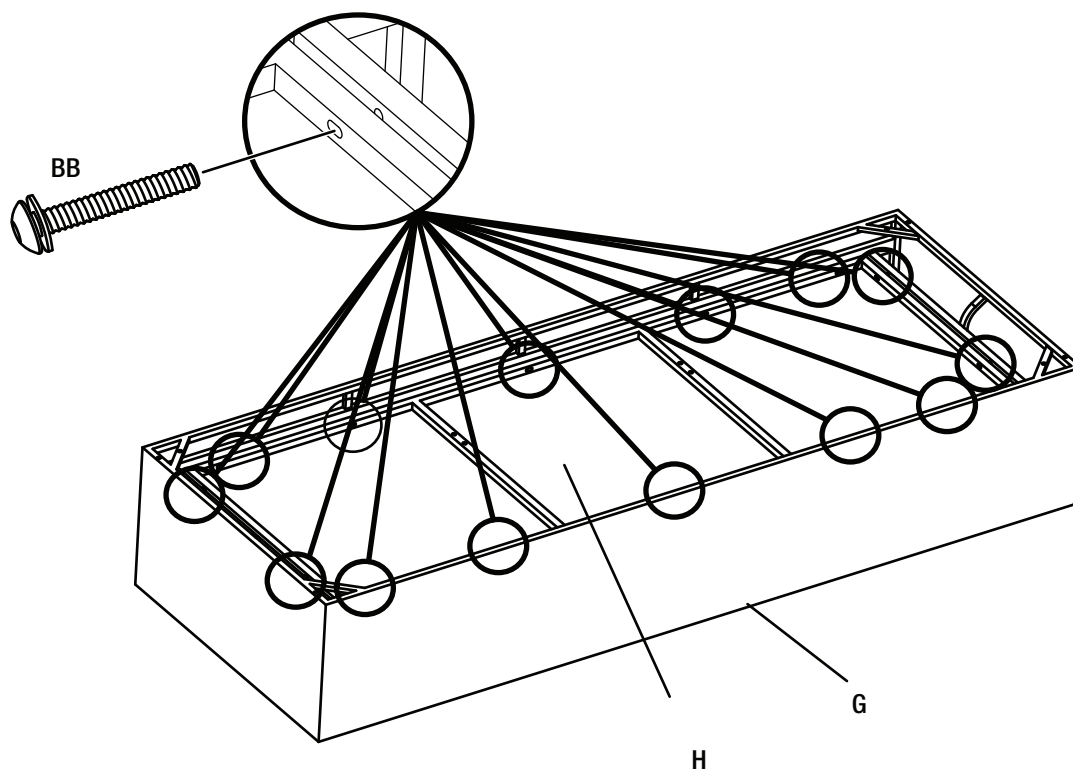

Sofa Assembly

1 ATTACHING THE SOFA SEAT TO THE SOFA FRAME

- Place the sofa frame (G) upside down on a soft surface.
- Attach the sofa seat (H) to the sofa frame (G) using M6x45 combination bolts (BB).
- Do not fully tighten the bolts at this step.

NOTE: Loosely tighten all the bolts using the hex wrench (CC).