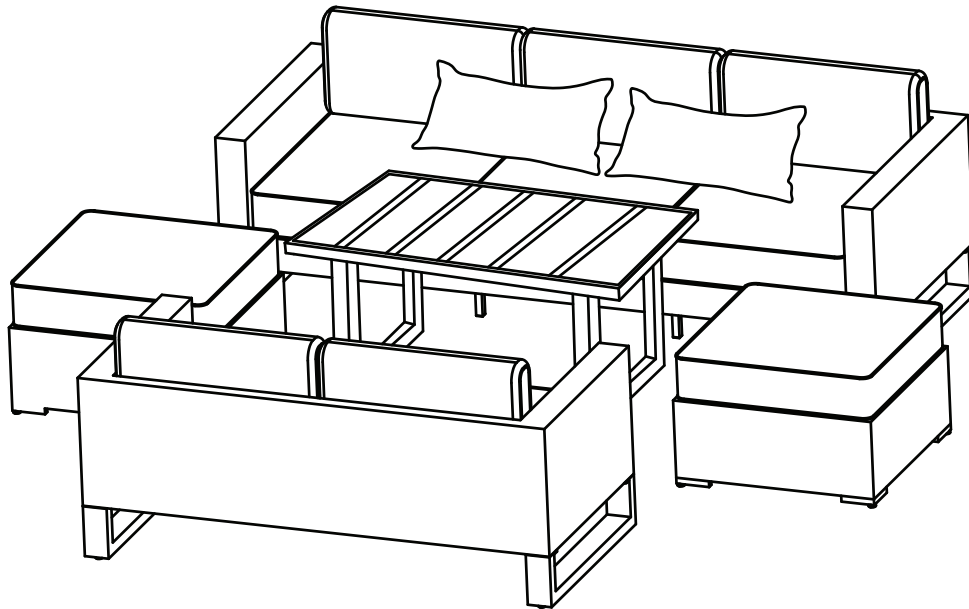

Item # 1001 129 749
1001 184 717
Model # FRS80897L-ST-1
FRS80897L-ST

HAMPTON BAY[®]

USE AND CARE GUIDE

PARK HEIGHTS 5-PIECE DEEP SEATING SET

Questions, problems, missing parts? Before returning to the store,
call Hampton Bay Customer Service.
8 a.m. - 7 p.m., EST, Monday - Friday, 9 a.m. - 6 p.m., EST, Saturday